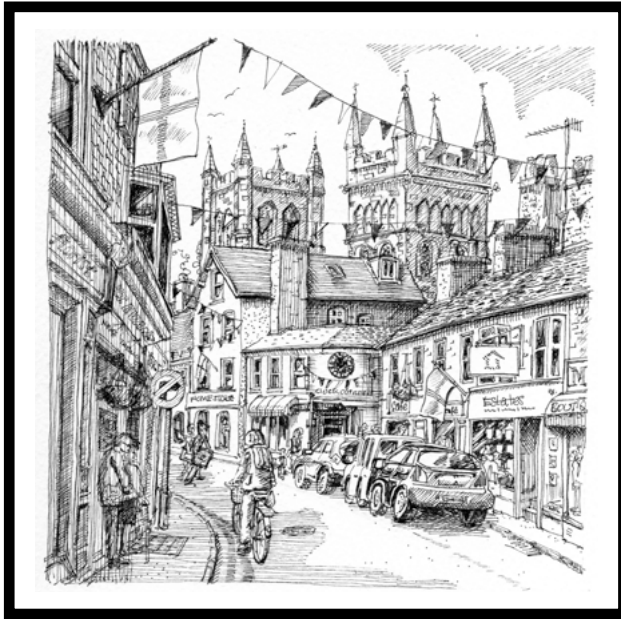

Artist: Shaun Forward

Title: **Wimborne Minster from East Street**

Medium: Pen, ink & wash - original

Size: 8 x 8 inches, framed

Price: £200