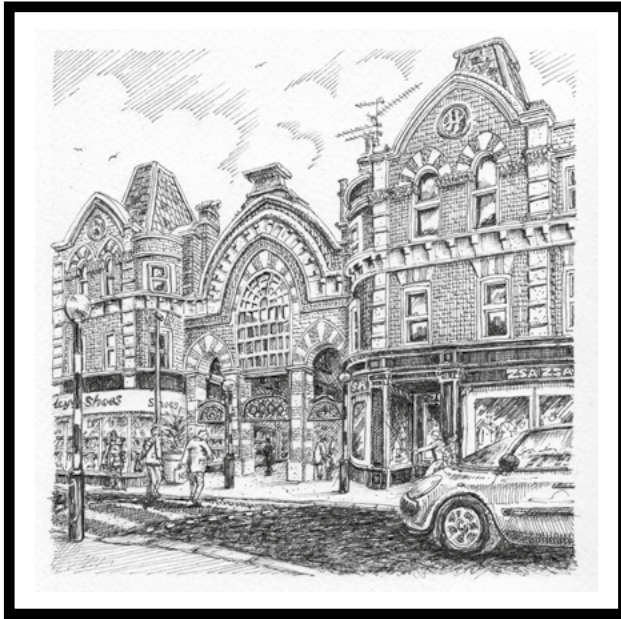

Price: £200

Artist: Shaun Forward

Title: **Clavell Tower, Kimmeridge**

Medium: Pen & ink - original

Size: 8 x 8 inches, framed

Price: £200

Artist: Shaun Forward

Title: **Westbourne Arcade**

Medium: Pen & ink - original

Size: 8 x 8 inches, framed

Price: £200

Artist: Shaun Forward

Title: **Poole Quay One**

Medium: Pen & ink - original

Size: 6.25 x 11.5 inches, framed

Price: £200