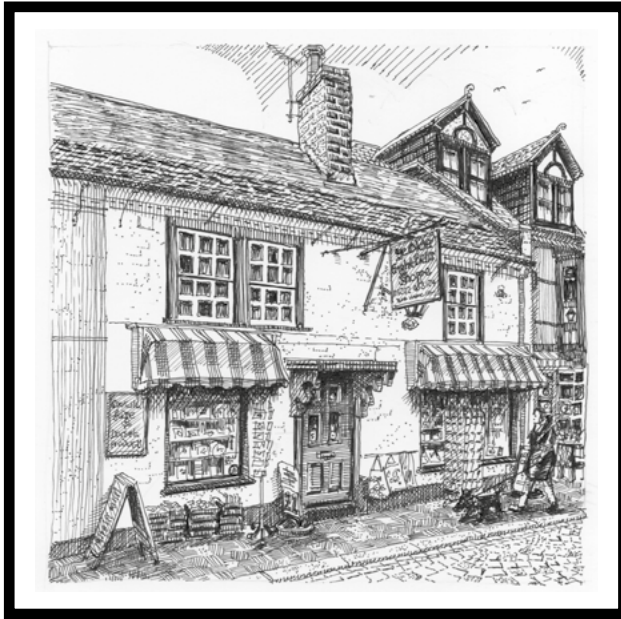

Title: **Beach Huts from upon Hengistbury Head**

Medium: Pen & ink - original

Size: 8 x 8 inches, framed

Price: £200

Artist: Shaun Forward

Title: **Crabbing at Mudeford Quay**

Medium: Pen & ink - original

Size: 8 x 8 inches, framed

Price: £200

Artist: Shaun Forward

Title: **Ye Olde Eight Bells Shoppe**

Medium: Pen & ink - original

Size: 8 x 8 inches, framed

Price: £200

Artist: Shaun Forward

Title: **Old Christchurch Road**