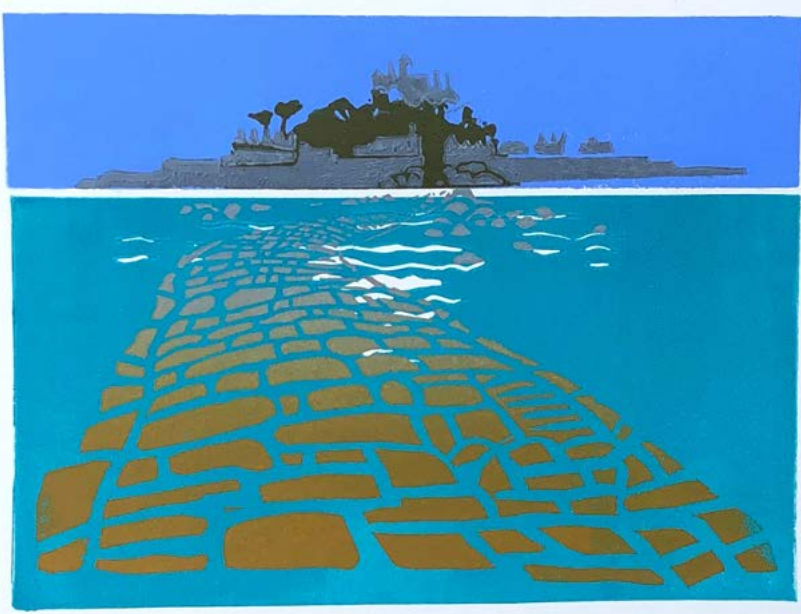

Each spot colour is hand printed from inked blocks, which I firstly draw and then hand carve out of sheet Lino[®]. Subtle variation between pulls is an intrinsic and unique quality of this art form. Each print is numbered in its edition and signed - and carries a signed certificate of authenticity.

Price: £65 framed (or £35 loose print)

Artist: Shaun Forward

Title: **Little Leo**

Medium: 3 colour lino print - limited edition of 6

Size: 6 x 8 inches, framed

Price: £65 (or £35 loose print)

Artist: Shaun Forward