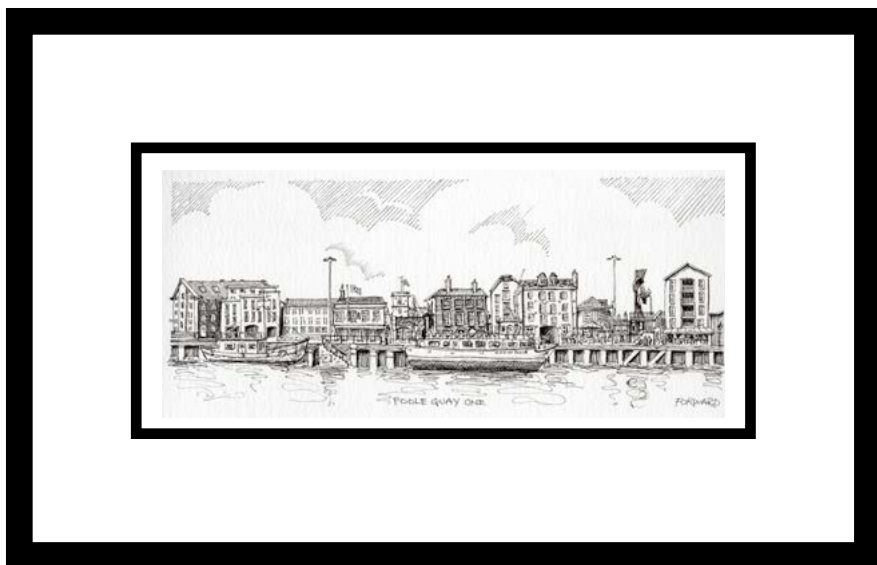

Title: **Quay Hill - Lymington**

Medium: Pen & ink - original

Size: 8 x 8 inches, framed

Price: £200

Artist: Shaun Forward

Title: **Dinghies at Hengistbury Spit**

Medium: Pen & ink - original

Size: 8 x 8 inches, framed

Price: £200

Artist: Shaun Forward

Title: **Clavell Tower, Kimmeridge**

Medium: Pen & ink - original

Size: 8 x 8 inches, framed

Price: £200

Artist: Shaun Forward

Title: **Westbourne Arcade**

Medium: Pen & ink - original

Size: 8 x 8 inches, framed

Price: £200

Artist: Shaun Forward

Title: **Poole Quay One**

Medium: Pen & ink - original

Size: 6.25 x 11.5 inches, framed

Price: £200

Artist: Shaun Forward

Title: **Poole Quay Two**

Medium: Pen & ink - original

Size: 6.25 x 11.5 inches, framed

Price: £200

Artist: Shaun Forward

Title: **Poole Quay Three**

Medium: Pen & ink - original