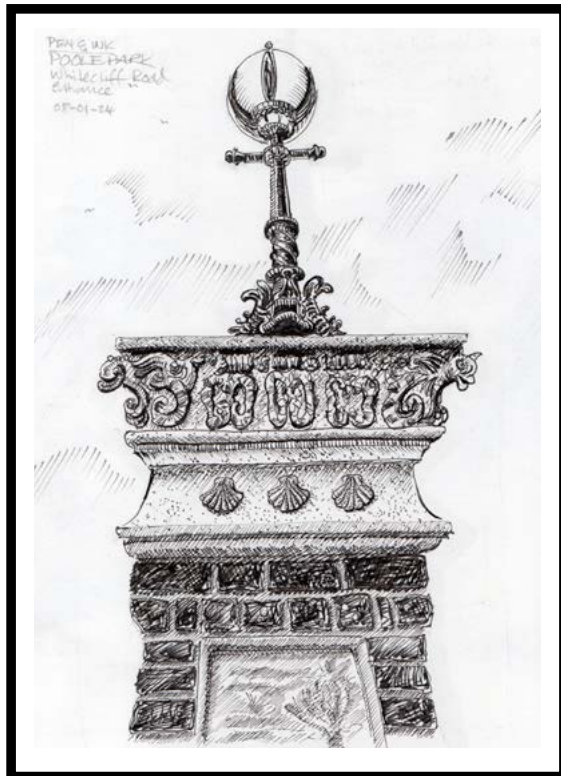

Price: £200

Artist: Shaun Forward

Title: **Ye Olde Eight Bells Shoppe**

Medium: Pen & ink - original

Size: 8 x 8 inches, framed

Price: £200

Artist: Shaun Forward

Title: **Old Christchurch Road**

Medium: Pen & ink - original

Size: 8 x 8 inches, framed

Price: £200

Artist: Shaun Forward

Title: **Wimborne Minster from East Street**

Medium: Pen, ink & wash - original

Size: 8 x 8 inches, framed

Price: £200

Artist: Shaun Forward

Title: **Poole Park Gate Pillar**

Medium: Pen & ink - original

Size: 11 x 8 inches, framed

Price: £200

RELIEF PRINTS

Limited edition prints made from my own hand-cut blocks. These ARE prints.