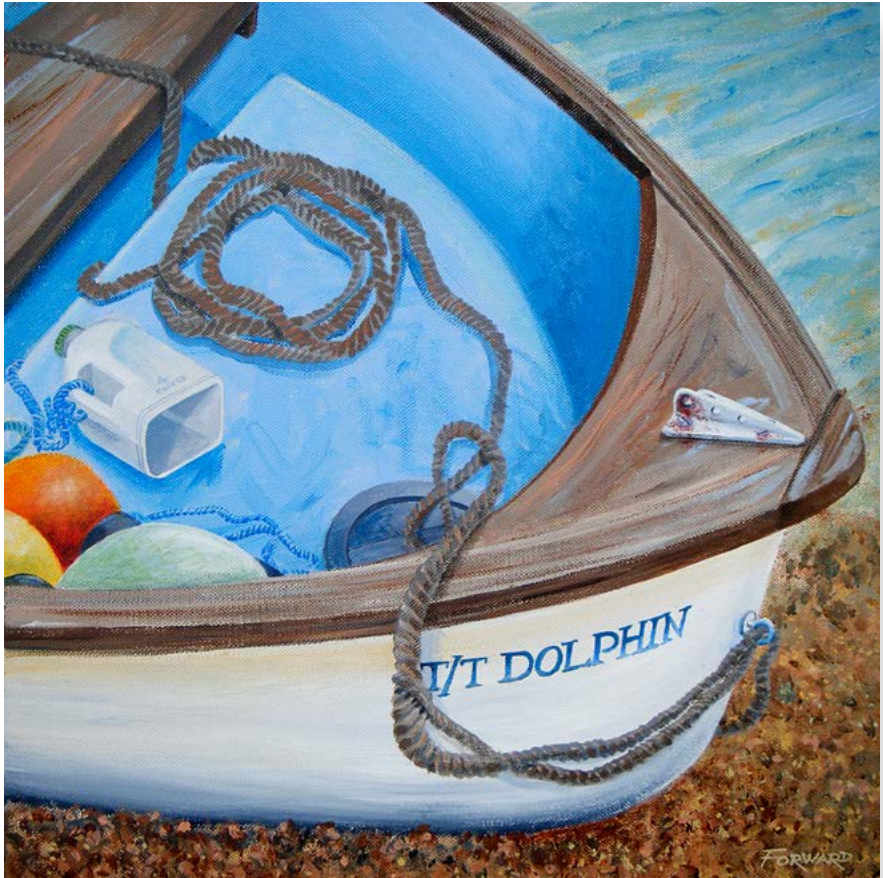

Artist: Shaun Forward

Title: **High Water, Bridge Street**

Medium: Acrylics on board

Size: 8.25 x 11.5 inches, framed

Price: £295

Artist: Shaun Forward

Title: **Poole Park gate pillar**

Medium: Acrylics - original

Size: 11 x 8 inches, framed

Price: £295

Artist: Shaun Forward

Title: **Lemon in front**

Medium: Acrylics - original

Size: 12 x 9 inches - original, framed

Price: £295

Artist: Shaun Forward
Title: **Lonely Pear**
Medium: Acrylics - original
Size: 6 x 6 inches, framed
Price: £175

Artist: Shaun Forward
Title: **Tender to Dolphin**
Medium: Acrylics - original
Size: 16 x 16 inches box canvas
Price: £295

Artist: Shaun Forward

Title: **Wareham quay one**

Medium: Acrylics - original

Size: 6 x 8 inches, framed