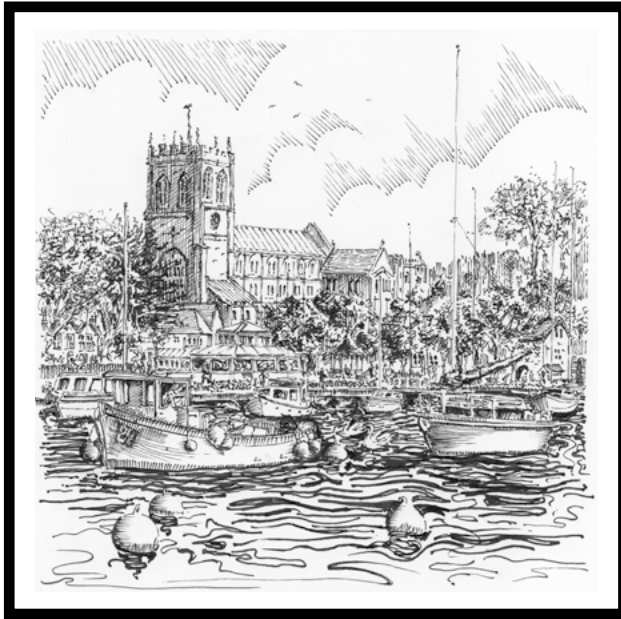

Artist: Shaun Forward

Title: **Christchurch Priory from the Stour**

Medium: Pen & ink - original

Size: 8 x 8 inches, framed

Price: £200