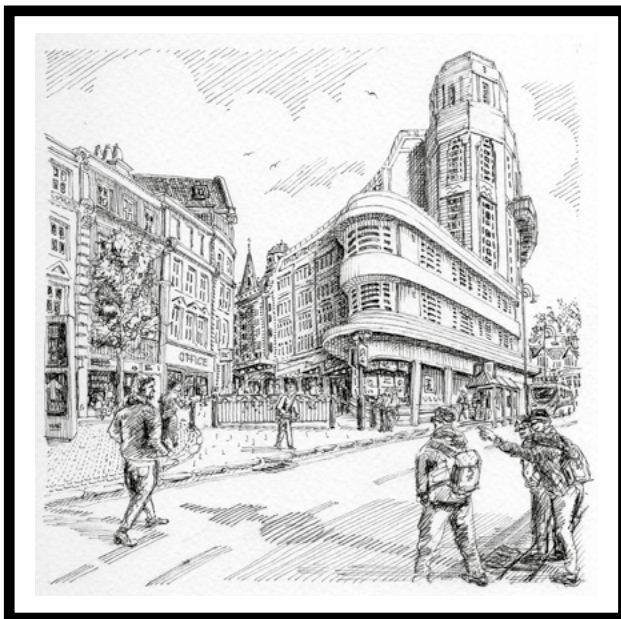

Price: £200

Artist: Shaun Forward

Title: **Ye Olde Eight Bells Shoppe**

Medium: Pen & ink - original

Size: 8 x 8 inches, framed

Price: £200

Artist: Shaun Forward

Title: **Old Christchurch Road**