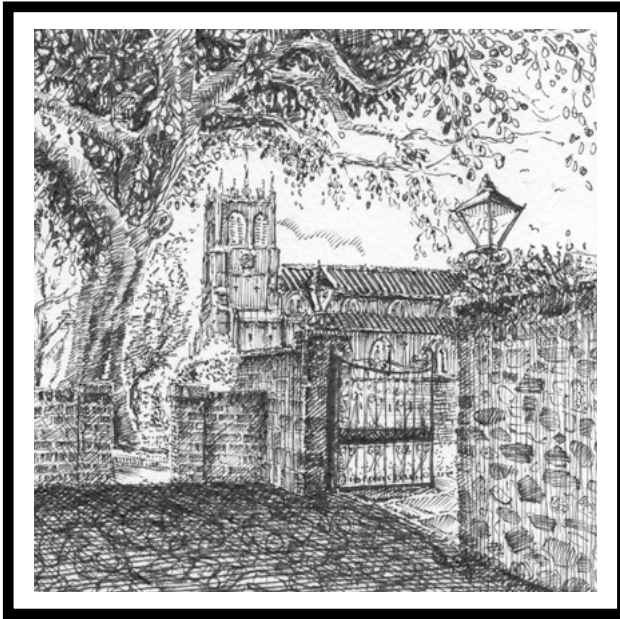

Artist: Shaun Forward

Title: **Christchurch Priory from Place Mill**

Medium: Pen & ink - original

Size: 8 x 8 inches, framed

Price: £200