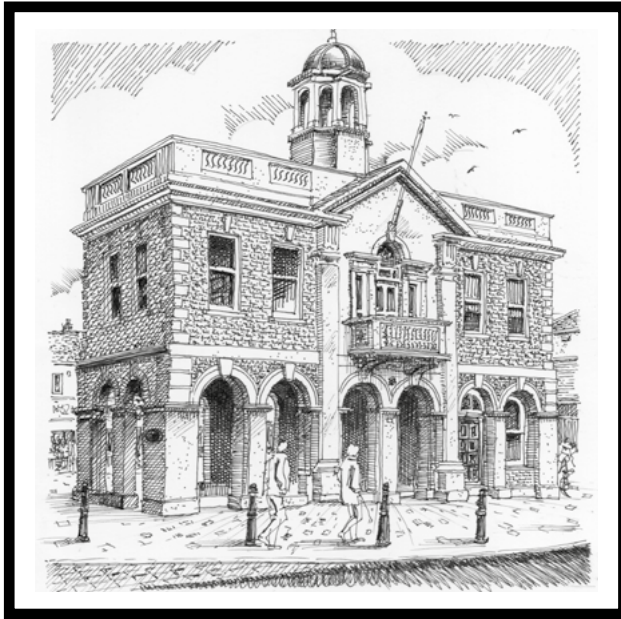

Commissions of your favourite locations undertaken.

Urban Sketching on website

Artist: Shaun Forward

Title: **Christchurch Priory from Place Mill**

Medium: Pen & ink - original

Size: 8 x 8 inches, framed

Price: £200

Artist: Shaun Forward

Title: **Christchurch Town Hall**

Medium: Pen & ink - original

Size: 8 x 8 inches, framed

Price: £200

Artist: Shaun Forward

Title: **Christchurch Priory through Gate**

Medium: Pen & ink - original