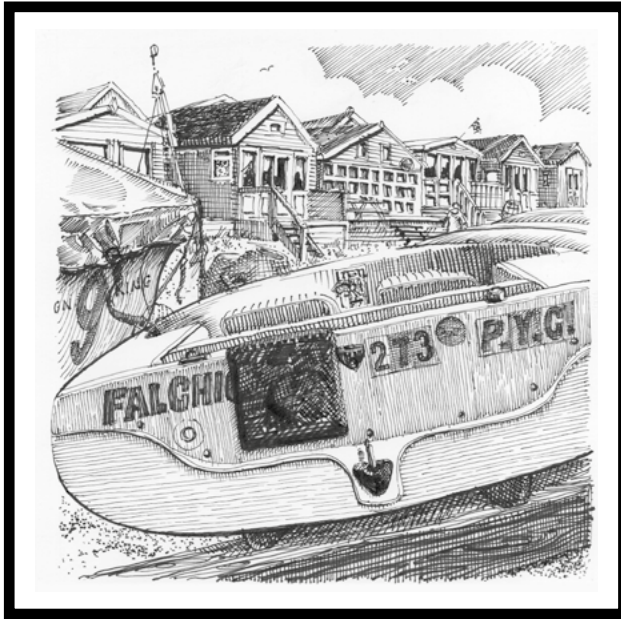

Size: 8 x 8 inches, framed

Price: £200

Artist: Shaun Forward

Title: **Christchurch Priory from Place Mill**

Medium: Pen, ink & wash - original

Size: 8 x 8 inches, framed

Price: £200

Artist: Shaun Forward

Title: **Quay Hill - Lymington**

Medium: Pen & ink - original

Size: 8 x 8 inches, framed

Price: £200

Artist: Shaun Forward

Title: **Dinghies at Hengistbury Spit**

Medium: Pen & ink - original

Size: 8 x 8 inches, framed

Price: £200

Artist: Shaun Forward

Title: **Clavell Tower, Kimmeridge**

Medium: Pen & ink - original

Size: 8 x 8 inches, framed

Price: £200

Artist: Shaun Forward

Title: **Westbourne Arcade**