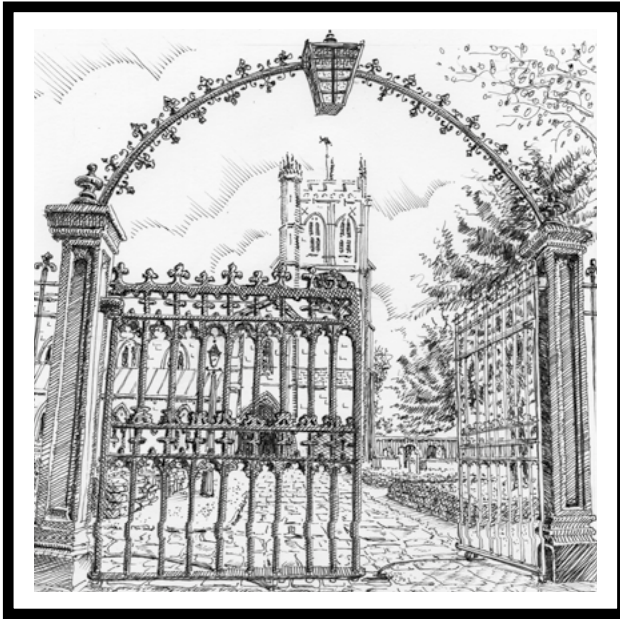

Artist: Shaun Forward

Title: **Christchurch Priory through Gate**

Medium: Pen & ink - original

Size: 8 x 8 inches, framed

Price: £200