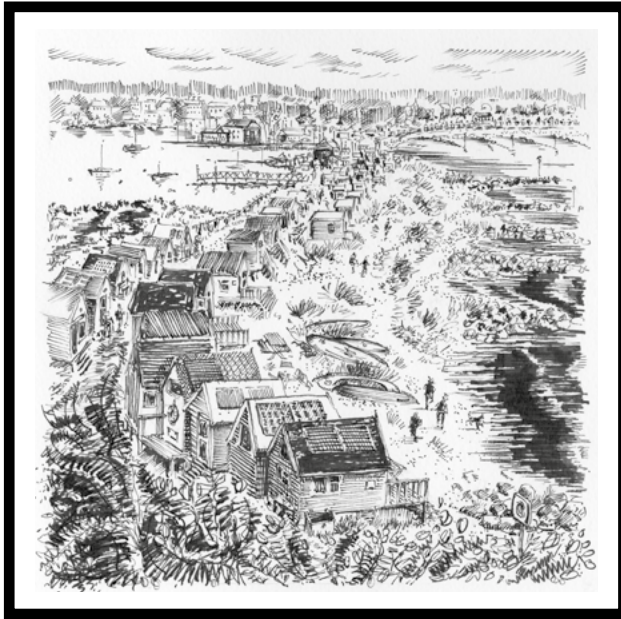

Size: 6.25 x 11.5 inches, framed

Price: £200

Artist: Shaun Forward

Title: **Christchurch Priory from the Stour**

Medium: Pen & ink - original

Size: 8 x 8 inches, framed

Price: £200

Artist: Shaun Forward