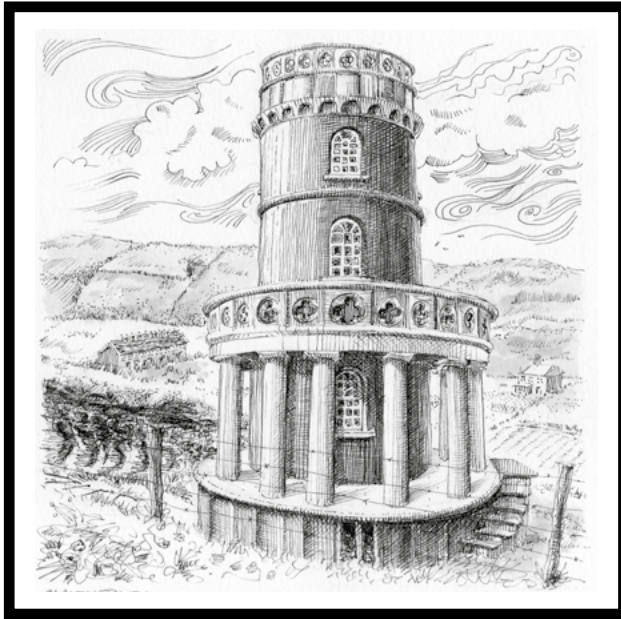

Title: **Quay Hill - Lymington**

Medium: Pen & ink - original

Size: 8 x 8 inches, framed

Price: £200

Artist: Shaun Forward

Title: **Dinghies at Hengistbury Spit**

Medium: Pen & ink - original

Size: 8 x 8 inches, framed

Price: £200

Artist: Shaun Forward

Title: **Clavell Tower, Kimmeridge**

Medium: Pen & ink - original

Size: 8 x 8 inches, framed

Price: £200

Artist: Shaun Forward

Title: **Westbourne Arcade**